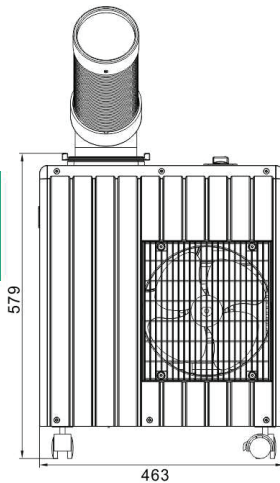

# Spot Air Conditioner INDUSTRIAL GRADE Spot cool the desired area

มอก. 1529-2561

Cooling Capacity  
6000 BTU

Working temp range:  
21~45°C

Model Number :	MSC-10F-220
Cooling Capacity :	1700W/6000BTU
Power Consumption	750W
Fan Speed :	Low/High
Air Flow :	270m <sup>3</sup>
Refrigrant :	R410A/335g
Noise :	56dB(A)
Water Tank :	3.2L
Heat Exhaust Duct :	Φ180_400/1200mm
Cold Air Out-let Duct :	hard duct (Φ120) 450mm
Drain hose :	Φ19-1500mm
Unit Size :	463*265*573mm
Packing Size :	520*320*690mm
Net Weight :	22 kg
Gross Weight :	24 kg

Suitable for indoor & outdoor use  
Working stably at  
high temp (up to 45°C)

Filter:  
Removable & washable

Mechanical Switch:  
simple/ solid/ reliable

Direct drainage:  
with drain hose

Flexible duct:

Can be adjusted to desired directions

Duct Extension:  
go as you wish