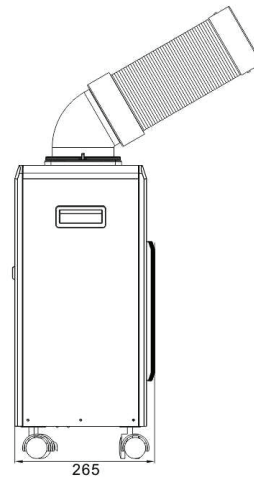

Model Number :	MSC-10F-220
Cooling Capacity :	1700W/6000BTU
Power Consumption	750W
Fan Speed :	Low/High
Air Flow :	270m³
Refrigrant :	R410A/335g
Noise :	56dB(A)
Water Tank :	3.2L
Heat Exhaust Duct :	Φ180_400/1200mm
Cold Air Out-let Duct :	hard duct (Φ120) 450mm
Drain hose :	Φ19-1500mm
Unit Size :	463*265*573mm
Packing Size :	520*320*690mm
Net Weight :	22 kg
Gross Weight :	24 kg

Suitable for indoor & outdoor use
Working stably at
high temp (up to 45°C)

Filter:
Removable & washable

Mechanical Switch:
simple/ solid/ reliable