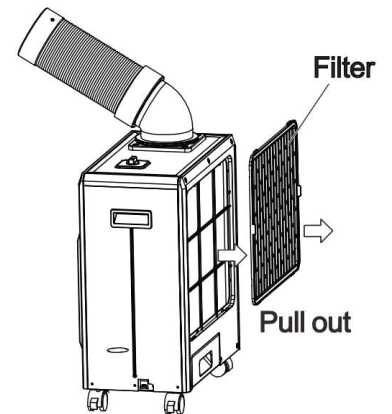

# Spot Air Conditioner INDUSTRIAL GRADE Spot cool the desired area

มอก. 1529-2561

Cooling Capacity  
6000 BTU

Working temp range:  
21~45°C

Model Number :	MSC-10F-220
Cooling Capacity :	1700W/6000BTU
Power Consumption	750W
Fan Speed :	Low/High
Air Flow :	270m <sup>3</sup>
Refrigrant :	R410A/335g
Noise :	56dB(A)
Water Tank :	3.2L
Heat Exhaust Duct :	Φ180_400/1200mm
Cold Air Out-let Duct :	hard duct (Φ120) 450mm
Drain hose :	Φ19-1500mm
Unit Size :	463*265*573mm
Packing Size :	520*320*690mm
Net Weight :	22 kg
Gross Weight :	24 kg

Suitable for indoor & outdoor use  
Working stably at  
high temp (up to 45°C)

Filter:  
Removable & washable

Mechanical Switch:  
simple/ solid/ reliable

Direct drainage:  
with drain hose

Flexible duct:

Can be adjusted to desired directions

Duct Extension:  
go as you wish