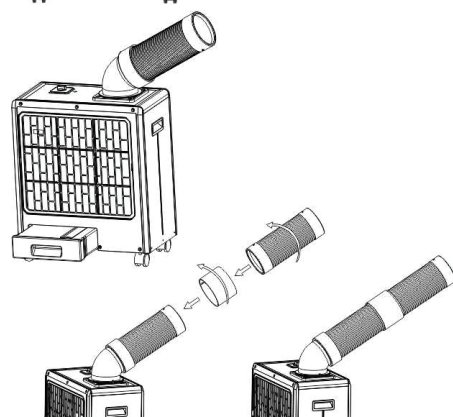

# Spot Air Conditioner INDUSTRIAL GRADE Spot cool the desired area

มอก. 1529-2561

Cooling Capacity  
6000 BTU

Working temp range:  
21~45°C

Model Number :	MSC-10F-220
Cooling Capacity :	1700W/6000BTU
Power Consumption	750W
Fan Speed :	Low/High
Air Flow :	270m <sup>3</sup>
Refrigrant :	R410A/335g
Noise :	56dB(A)
Water Tank :	3.2L
Heat Exhaust Duct :	Φ180_400/1200mm
Cold Air Out-let Duct :	hard duct (Φ120) 450mm
Drain hose :	Φ19-1500mm
Unit Size :	463*265*573mm
Packing Size :	520*320*690mm
Net Weight :	22 kg
Gross Weight :	24 kg

Suitable for indoor & outdoor use  
Working stably at  
high temp (up to 45°C)

Filter:  
Removable & washable

Mechanical Switch:  
simple/ solid/ reliable

Direct drainage:  
with drain hose

Flexible duct:

Can be adjusted to desired directions

Duct Extension:  
go as you wish