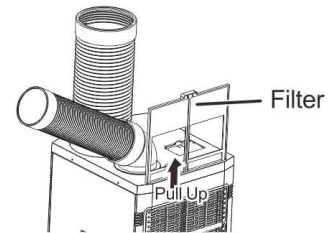

Spot Air Conditioner

INDUSTRIAL GRADE

Spot cool the desired area

มอก. 1529-2561

Cooling Capacity
9554 BTU

Working temp range:
21~45°C

Model Number :	MSC-11F-220	MSC-11S-220 (swing)
Cooling Capacity :	2800W/9554BTU	2800W/9554BTU
Power Consumption	1000W	1000W
Fan Speed :	Low/High	Low/High
Air Flow :	330m ³	330m ³
Refrigerant :	R290A/420g	R290A/420g
Noise :	62dB(A)	62dB(A)
Water Tank :	4L	4L
Heat Exhaust Duct :	φ180 400/1200mm	φ180 400/1200mm
Cold Air Out-let Duct :	hard duct (φ120) 450/570mm	hard duct (φ120) 450/570mm
Drain hose :	φ19-1500mm	φ19-1500mm
Unit Size :	431*389*827mm	431*389*827mm
Packing Size :	524*480*990mm	524*480*990mm
Net Weight :	35.5 kg	35.5 kg
Gross Weight :	39 kg	39 kg

Working stably at
high temp (up to 45°C)
Suitable for indoor & outdoor use

Filter:

Removable & washable

Mechanical Switch:
simple/ solid/ reliable

Direct drainage:
with drain hose

Flexible duct:

Can be adjusted to desired directions