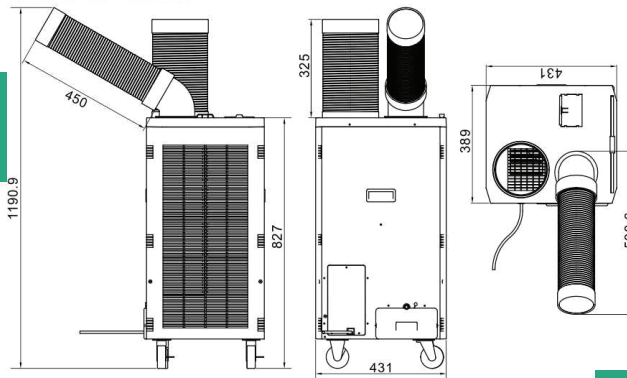

Spot Air Conditioner

INDUSTRIAL GRADE

Spot cool the desired area

มอก. 1529-2561

Cooling Capacity
9554 BTU

Working temp range:
21~45°C

Model Number :	MSC-11F-220	MSC-11S-220 (swing)
Cooling Capacity :	2800W/9554BTU	2800W/9554BTU
Power Consumption	1000W	1000W
Fan Speed :	Low/High	Low/High
Air Flow :	330m ³	330m ³
Refrigerant :	R290A/420g	R290A/420g
Noise :	62dB(A)	62dB(A)
Water Tank :	4L	4L
Heat Exhaust Duct :	φ180 400/1200mm	φ180 400/1200mm
Cold Air Out-let Duct :	hard duct (φ120) 450/570mm	hard duct (φ120) 450/570mm
Drain hose :	φ19-1500mm	φ19-1500mm
Unit Size :	431*389*827mm	431*389*827mm
Packing Size :	524*480*990mm	524*480*990mm
Net Weight :	35.5 kg	35.5 kg
Gross Weight :	39 kg	39 kg

Working stably at
high temp (up to 45°C)
Suitable for indoor & outdoor use

Filter:

Removable & washable

Mechanical Switch:
simple/ solid/ reliable

Direct drainage:
with drain hose

Flexible duct:

Can be adjusted to desired directions