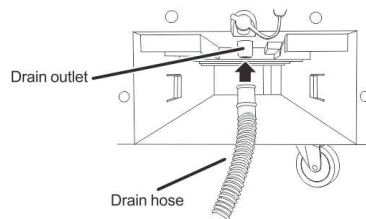

Spot Air Conditioner

INDUSTRIAL GRADE

Spot cool the desired area

มอก. 1529-2561

Cooling Capacity
9554 BTU

Working temp range:
21~45°C

Model Number :	MSC-11F-220	MSC-11S-220 (swing)
Cooling Capacity :	2800W/9554BTU	2800W/9554BTU
Power Consumption	1000W	1000W
Fan Speed :	Low/High	Low/High
Air Flow :	330m ³	330m ³
Refrigerant :	R290A/420g	R290A/420g
Noise :	62dB(A)	62dB(A)
Water Tank :	4L	4L
Heat Exhaust Duct :	φ180 400/1200mm	φ180 400/1200mm
Cold Air Out-let Duct :	hard duct (φ120) 450/570mm	hard duct (φ120) 450/570mm
Drain hose :	φ19-1500mm	φ19-1500mm
Unit Size :	431*389*827mm	431*389*827mm
Packing Size :	524*480*990mm	524*480*990mm
Net Weight :	35.5 kg	35.5 kg
Gross Weight :	39 kg	39 kg

Working stably at
high temp (up to 45°C)
Suitable for indoor & outdoor use

Filter:

Removable & washable

Mechanical Switch:
simple/ solid/ reliable

Direct drainage:
with drain hose

Flexible duct:

Can be adjusted to desired directions

Heat Exhaust Duct Extension:
go as you wish

Cold air-duct auto swing

Optional: for MSC-11S-220