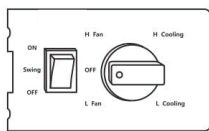

Spot Air Conditioner

INDUSTRIAL GRADE

Spot cool the desired area

มอก. 1529-2561

Cooling Capacity
9554 BTU

Working temp range:
21~45°C

Model Number :	MSC-11F-220	MSC-11S-220 (swing)
Cooling Capacity :	2800W/9554BTU	2800W/9554BTU
Power Consumption	1000W	1000W
Fan Speed :	Low/High	Low/High
Air Flow :	330m ³	330m ³
Refrigerant :	R290A/420g	R290A/420g
Noise :	62dB(A)	62dB(A)
Water Tank :	4L	4L
Heat Exhaust Duct :	φ180 400/1200mm	φ180 400/1200mm
Cold Air Out-let Duct :	hard duct (φ120) 450/570mm	hard duct (φ120) 450/570mm
Drain hose :	φ19-1500mm	φ19-1500mm
Unit Size :	431*389*827mm	431*389*827mm
Packing Size :	524*480*990mm	524*480*990mm
Net Weight :	35.5 kg	35.5 kg
Gross Weight :	39 kg	39 kg

Working stably at
high temp (up to 45°C)
Suitable for indoor & outdoor use

Filter:

Removable & washable

Mechanical Switch:
simple/ solid/ reliable

Direct drainage:
with drain hose

Flexible duct:

Can be adjusted to desired directions