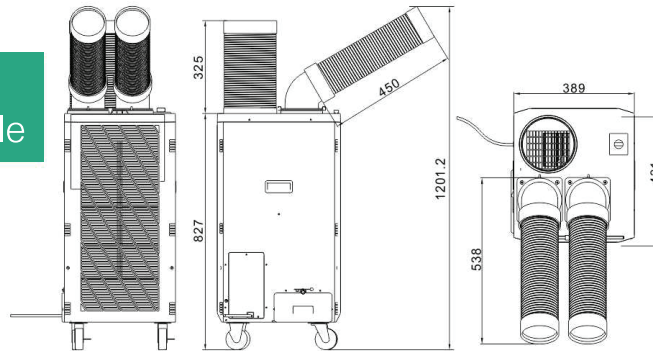

# Spot Air Conditioner INDUSTRIAL GRADE Spot cool the desired area

มอก. 1529-2561

Cooling Capacity  
9554 BTU

Working temp range:  
21~45°C

Model Number :	MSC-21F-220
Cooling Capacity :	2800W/9554BTU
Power Consumption	1100W
Fan Speed :	Low/High
Air Flow :	360m <sup>3</sup>
Refrigerant :	R290A/430g
Noise :	62dB(A)
Water Tank :	4L
Heat Exhaust Duct :	φ180_400/1200mm
Cold Air Out-let Duct :	hard duct (φ120 ) 450/570mm
Drain hose :	φ19-1500mm
Unit Size :	431*389*827mm
Packing Size :	524*480*1100mm
Net Weight :	36.5 kg
Gross Weight :	40 kg

Working stably at  
high temp (up to 45°C)  
Suitable for indoor & outdoor use

Mechanical Switch:  
simple/ solid/ reliable

Filter:  
Removable & washable

Direct drainage:  
with drain hose

around 200 degree

Can be adjusted to desired directions

Heat Exhaust Duct Extension:  
go as you wish

Flexible duct: