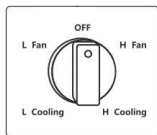

# Spot Air Conditioner INDUSTRIAL GRADE Spot cool the desired area

มอก. 1529-2561

Cooling Capacity  
9554 BTU

Working temp range:  
21~45°C

Model Number :	MSC-21F-220
Cooling Capacity :	2800W/9554BTU
Power Consumption	1100W
Fan Speed :	Low/High
Air Flow :	360m <sup>3</sup>
Refrigerant :	R290A/430g
Noise :	62dB(A)
Water Tank :	4L
Heat Exhaust Duct :	φ180_400/1200mm
Cold Air Out-let Duct :	hard duct (φ120 ) 450/570mm
Drain hose :	φ19-1500mm
Unit Size :	431*389*827mm
Packing Size :	524*480*1100mm
Net Weight :	36.5 kg
Gross Weight :	40 kg

Working stably at  
high temp (up to 45°C)  
Suitable for indoor & outdoor use

Mechanical Switch:  
simple/ solid/ reliable

Filter:  
Removable & washable

Direct drainage:  
with drain hose

around 200 degree