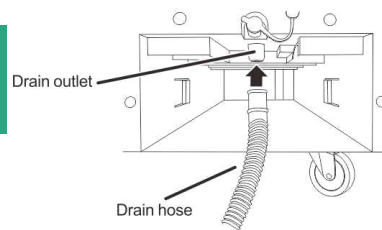

# Spot Air Conditioner INDUSTRIAL GRADE Spot cool the desired area

มอก. 1529-2561

Cooling Capacity  
9554 BTU

Working temp range:  
21~45°C

Model Number :	MSC-21F-220
Cooling Capacity :	2800W/9554BTU
Power Consumption	1100W
Fan Speed :	Low/High
Air Flow :	360m <sup>3</sup>
Refrigerant :	R290A/430g
Noise :	62dB(A)
Water Tank :	4L
Heat Exhaust Duct :	φ180_400/1200mm
Cold Air Out-let Duct :	hard duct (φ120 ) 450/570mm
Drain hose :	φ19-1500mm
Unit Size :	431*389*827mm
Packing Size :	524*480*1100mm
Net Weight :	36.5 kg
Gross Weight :	40 kg

Working stably at  
high temp (up to 45°C)  
Suitable for indoor & outdoor use

Mechanical Switch:  
simple/ solid/ reliable

Filter:  
Removable & washable

Direct drainage:  
with drain hose

around 200 degree

Can be adjusted to desired directions

Heat Exhaust Duct Extension:  
go as you wish

Flexible duct: