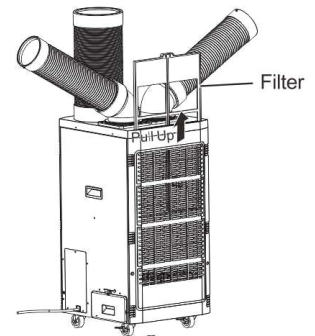

# Spot Air Conditioner INDUSTRIAL GRADE Spot cool the desired area

มอก. 1529-2561

Cooling Capacity  
9554 BTU

Working temp range:  
21~45°C

Model Number :	MSC-21F-220
Cooling Capacity :	2800W/9554BTU
Power Consumption	1100W
Fan Speed :	Low/High
Air Flow :	360m <sup>3</sup>
Refrigerant :	R290A/430g
Noise :	62dB(A)
Water Tank :	4L
Heat Exhaust Duct :	φ180_400/1200mm
Cold Air Out-let Duct :	hard duct (φ120 ) 450/570mm
Drain hose :	φ19-1500mm
Unit Size :	431*389*827mm
Packing Size :	524*480*1100mm
Net Weight :	36.5 kg
Gross Weight :	40 kg

Working stably at  
high temp (up to 45°C)  
Suitable for indoor & outdoor use

Mechanical Switch:  
simple/ solid/ reliable

Filter:  
Removable & washable

Direct drainage:  
with drain hose

around 200 degree